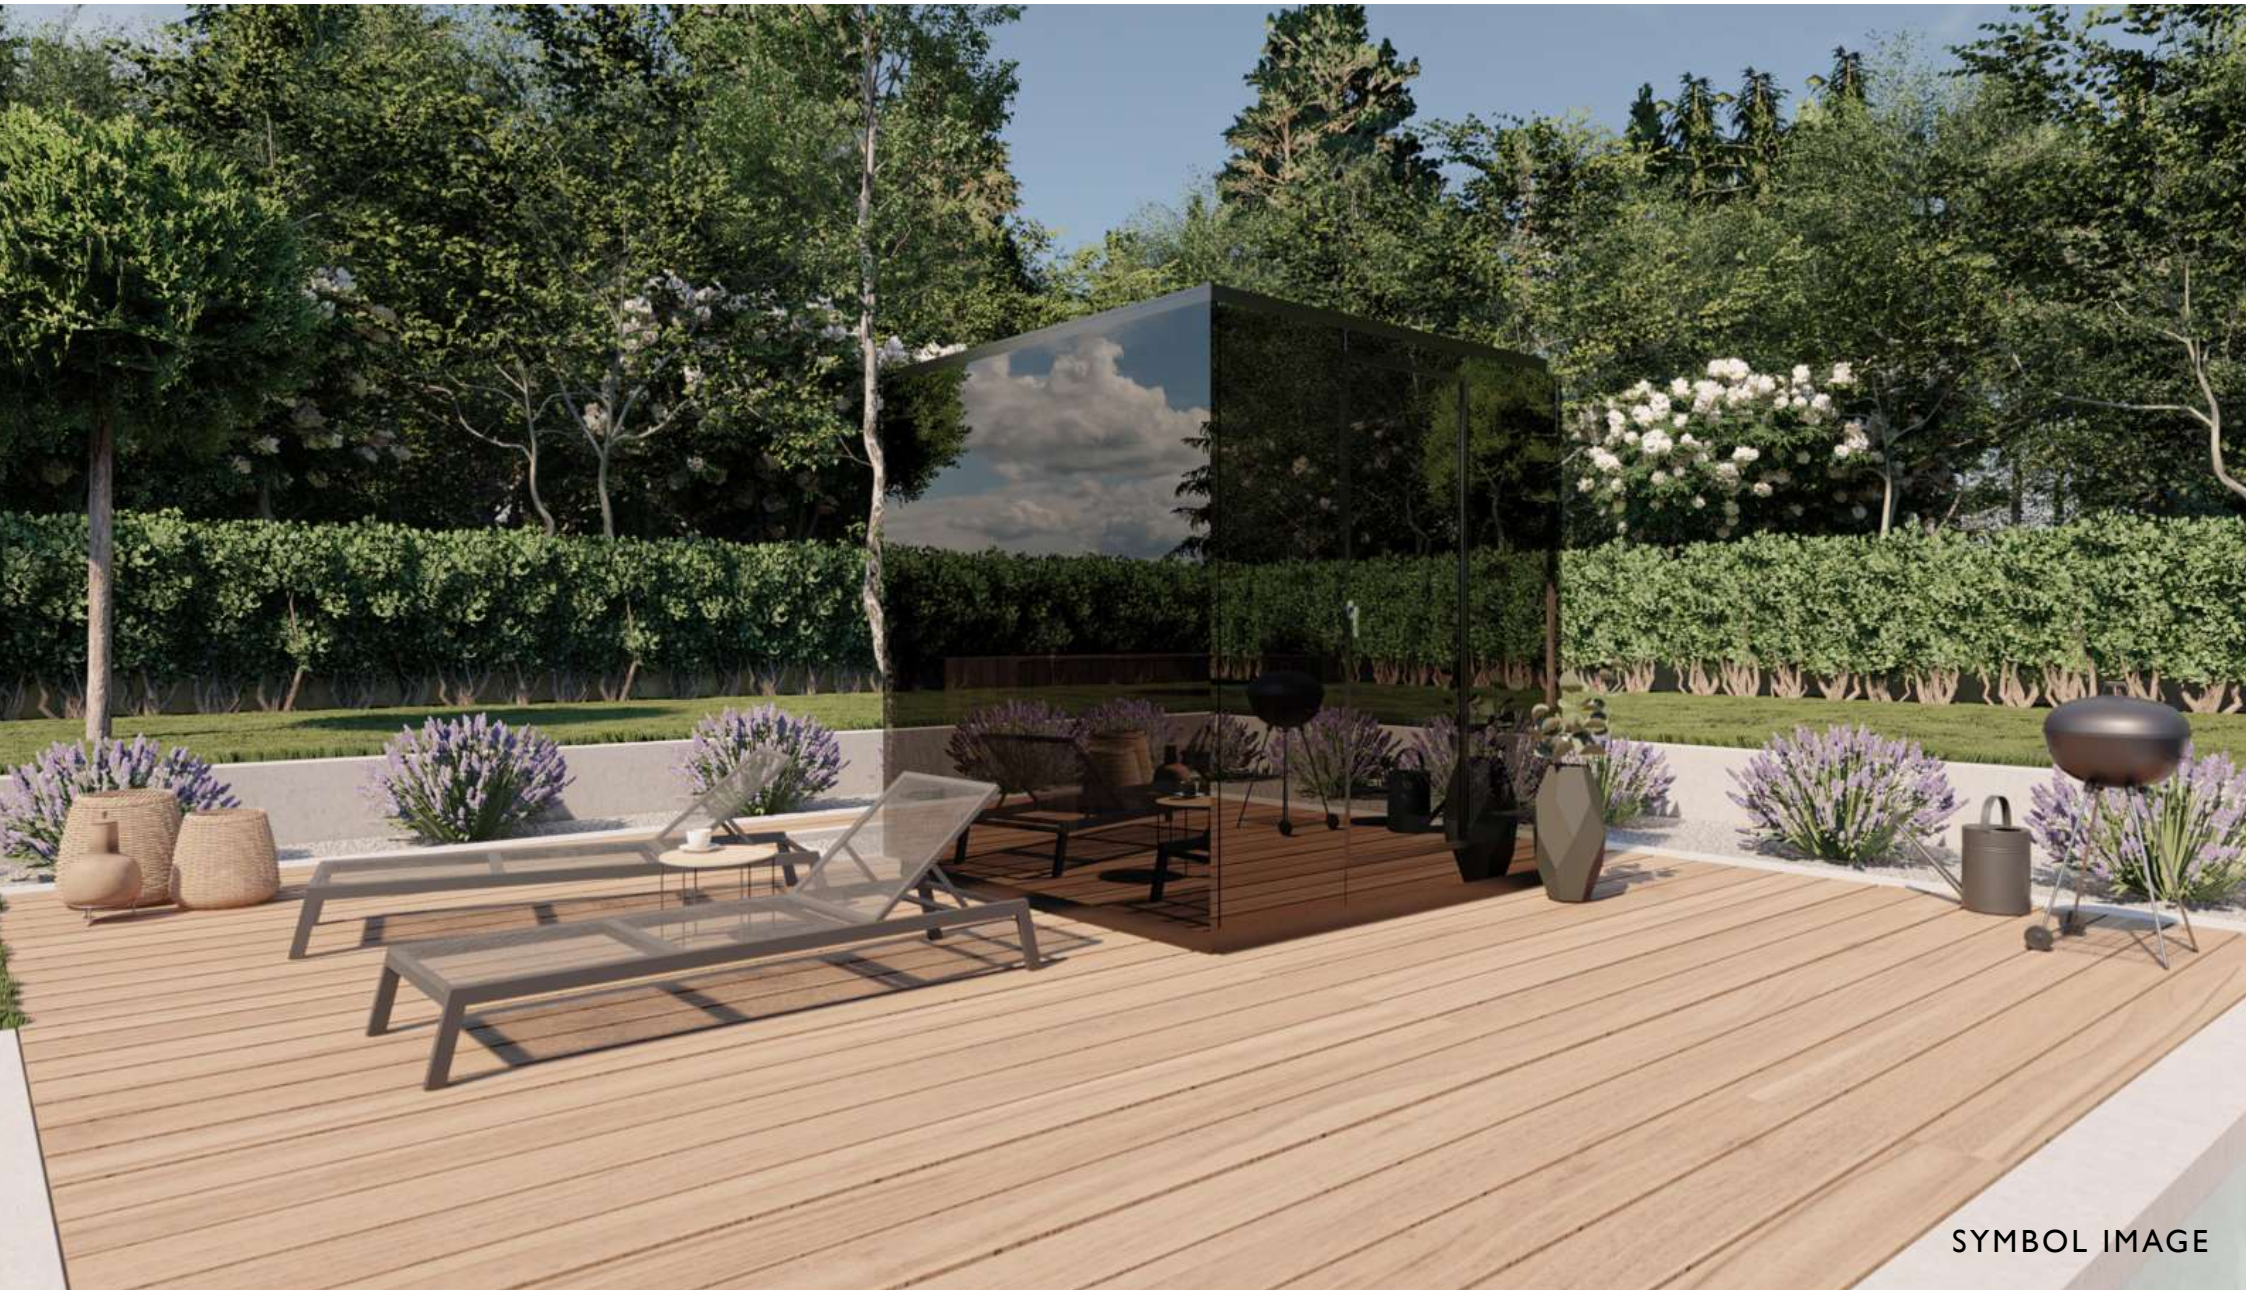

CORTINA XL

OUTDOOR SAUNA

SYMBOL IMAGE

TECHNICAL DATA:

- Dimensions: 220 x 220 x 235 cm
- Left or Right Version
- Weight: approx 1.500kg
- 9 KW Sauna Heater with Control Panel
- Temperature: 50°C to 110°C
- Power: 400V / 3 x 16A C-fuse
- Surface: fixed and level

Exterior:

- ESG insulating Glass
- 3 Sides Glass
- 1 Sides profiled Sheet
- Entrance Door: Aluminium Door with Cylinder Lock

Interior:

- Floor: Tiles
- Interior Walls: Spruce
- Benches, Backrest & Floor Grid: Ayons/Abachi
- LED coloured Light