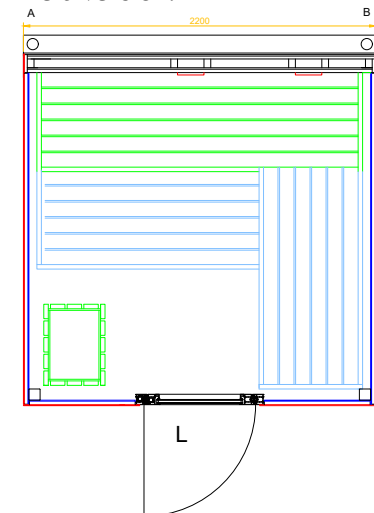

CORTINA XL

OUTDOOR SAUNA

SYMBOL IMAGE

TECHNICAL DATA:

- Dimensions: 220 x 220 x 235 cm
- Left or Right Version
- Weight: approx 1.500kg
- 9 KW Sauna Heater with Control Panel
- Temperature: 50°C to 110°C
- Power: 400V / 3 x 16A C-fuse
- Surface: fixed and level

Exterior:

- ESG insulating Glass
- 3 Sides Glass
- 1 Sides profiled Sheet
- Entrance Door: Aluminium Door with Cylinder Lock

Interior:

- Floor: Tiles
- Interior Walls: Spruce
- Benches, Backrest & Floor Grid: Ayons/Abachi
- LED coloured Light

Left-Version:

Right-Version: