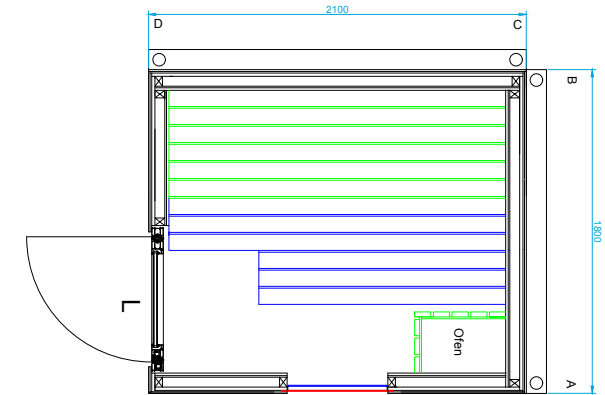

OPTIONAL:

- Interior Panelling in Reclaimed Wood, Swiss Stone Pine, Aspen, Thermo Aspen
- Benches, Backrest & Floor Grating in Aspen, Thermo Aspen
- Third Exterior Side with Fundermax
- Glazing in PERSOL grey
- Biokombi Sauna Heater 9 KW
- Infrared Heater
- WIFI-Module

Left-Version: