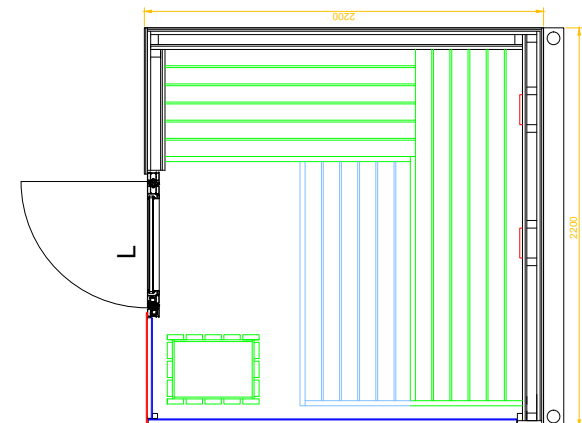

OPTIONAL:

- Interior Panelling in Reclaimed Wood, Swiss Stone Pine, Aspen, Thermo Aspen
- Benches, Backrest & Floor Grating in Aspen, Thermo Aspen
- Third Exterior Side with Fundermax
- Glazing in PERSOL grey
- Biokombi Sauna Heater 9 KW
- Infrared Heater
- WIFI-Module

Left-Version: